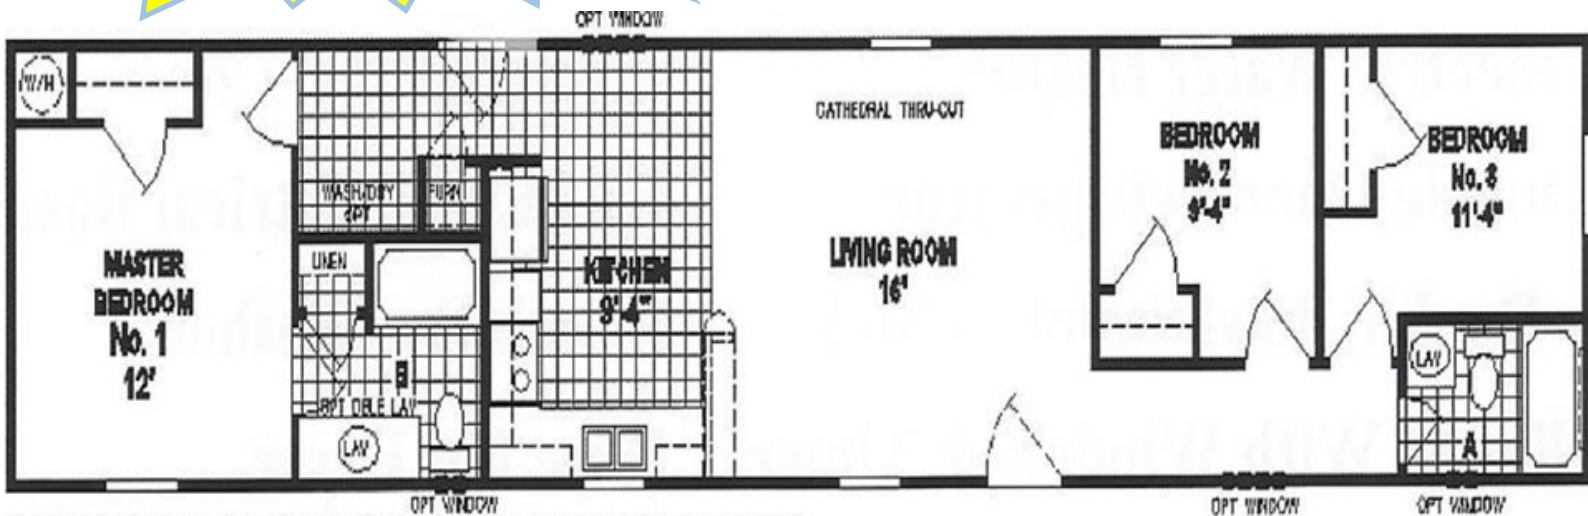

Lonnie's Homes

Creating Happy Homeowners Since 1946

Skyline Prairie Dune

- 3 Bedroom / 2 Bath
- 6" Walls — Extra Insulation
- Includes: Microwave, Ice-maker, Dishwasher
- Open, Friendly Floor Plan

\$46,000

Introductory Special

\$43,500

8300/6614 (898 SQ. FT) 3BEDROOM - 2BATHS - CATHEDRAL THRU-CUT

520 West 16th Street Schuyler, NE 402-352-3802

Hours: Monday thru Friday 9:00am to 5:00pm or by appointment